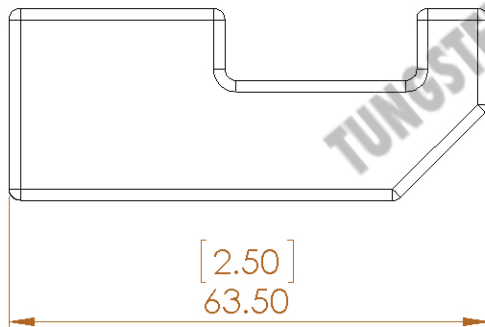

NOTES:

1. DIMENSIONS ARE IN mm.
2. DIMENSIONS IN PARENTHESIS ARE IN INCHES.

THPP  
TUNGSTEN HEAVY POWDER & PARTS

<b>Tungsten Heavy Powder</b> SAN DIEGO, CA (858) 693-6100	
DWG. NAME	
SIZE	<b>ETBB06</b>
<b>A</b>	