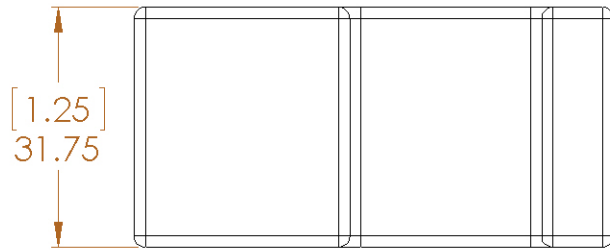

NOTES:

1. DIMENSIONS ARE IN mm.
2. DIMENSIONS IN PARENTHESIS ARE IN INCHES.

THPP  
TUNGSTEN HEAVY POWDER & PARTS

<b>Tungsten Heavy Powder</b> SAN DIEGO, CA (858) 693-6100	
DWG. NAME	
SIZE	<b>ETBB06</b>
<b>A</b>	