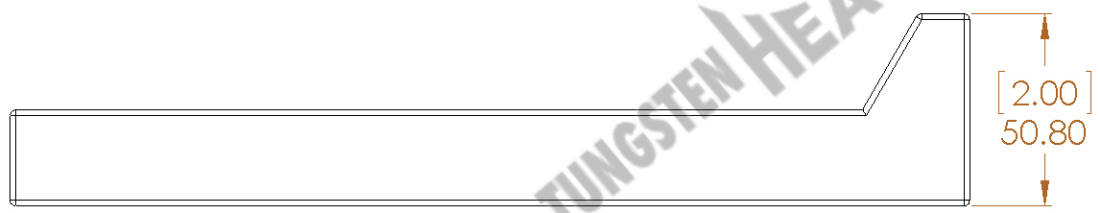

NOTES:

1. DIMENSIONS ARE IN mm.
2. DIMENSIONS IN PARENTHESIS ARE IN INCHES.

**THPP**  
TUNGSTEN HEAVY POWDER & PARTS

**Tungsten Heavy Powder**  
SAN DIEGO, CA (858) 693-6100

DWG. NAME

SIZE **A**

**ETBB09**