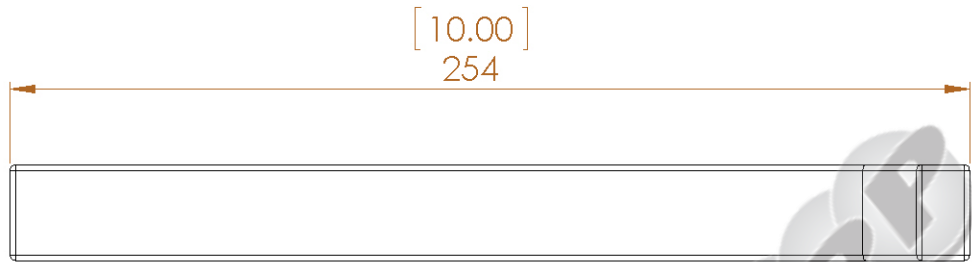

NOTES:

1. DIMENSIONS ARE IN mm.
2. DIMENSIONS IN PARENTHESIS ARE IN INCHES.

**THPP**  
TUNGSTEN HEAVY POWDER & PARTS

**Tungsten Heavy Powder**  
SAN DIEGO, CA (858) 693-6100

DWG. NAME

SIZE **A**

**ETBB09**