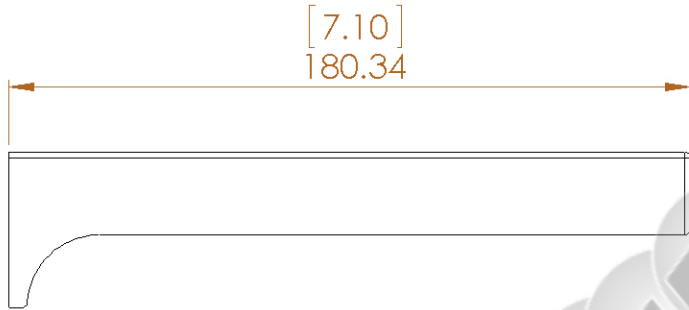

NOTES:

1. DIMENSIONS ARE IN mm.
2. DIMENSIONS IN PARENTHESIS ARE IN INCHES.

THPP  
TUNGSTEN HEAVY POWDER & PARTS

**Tungsten Heavy Powder**  
SAN DIEGO, CA (858) 693-6100

DWG. NAME

SIZE **A**

**ETBB10**