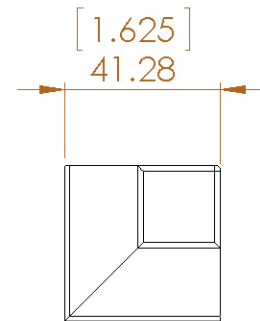

NOTES:

1. DIMENSIONS ARE IN mm.
2. DIMENSIONS IN PARENTHESIS ARE IN INCHES.

THPP  
TUNGSTEN HEAVY POWDER & PARTS

**Tungsten Heavy Powder**  
SAN DIEGO, CA (858) 693-6100

DWG. NAME

SIZE **A**

**ETBB10**