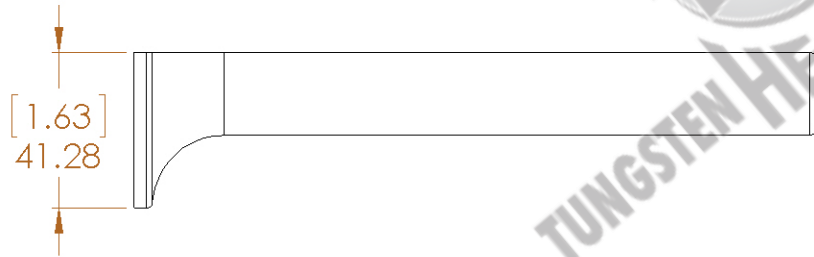

NOTES:

1. DIMENSIONS ARE IN mm.
2. DIMENSIONS IN PARENTHESIS ARE IN INCHES.

THPP  
TUNGSTEN HEAVY POWDER & PARTS

**Tungsten Heavy Powder**  
SAN DIEGO, CA (858) 693-6100

DWG. NAME

SIZE **A**

**ETBB10**