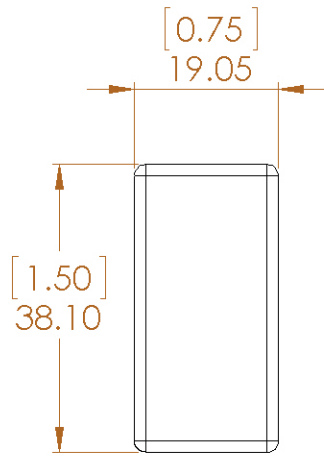

NOTES:

1. DIMENSIONS ARE IN mm.
2. DIMENSIONS IN PARENTHESIS ARE IN INCHES.

Tungsten Heavy Powder
SAN DIEGO, CA (858) 693-6100

DWG. NAME

SIZE **A**

ETBB29