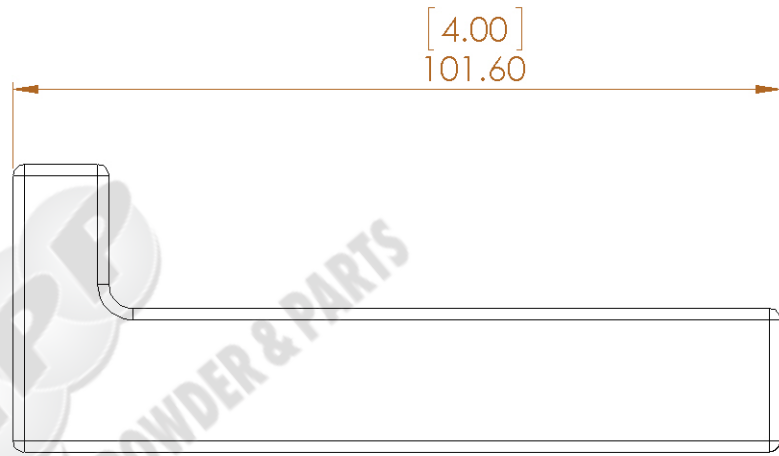

NOTES:

1. DIMENSIONS ARE IN mm.
2. DIMENSIONS IN PARENTHESIS ARE IN INCHES.

Tungsten Heavy Powder
SAN DIEGO, CA (858) 693-6100

DWG. NAME

SIZE **A**

ETBB29