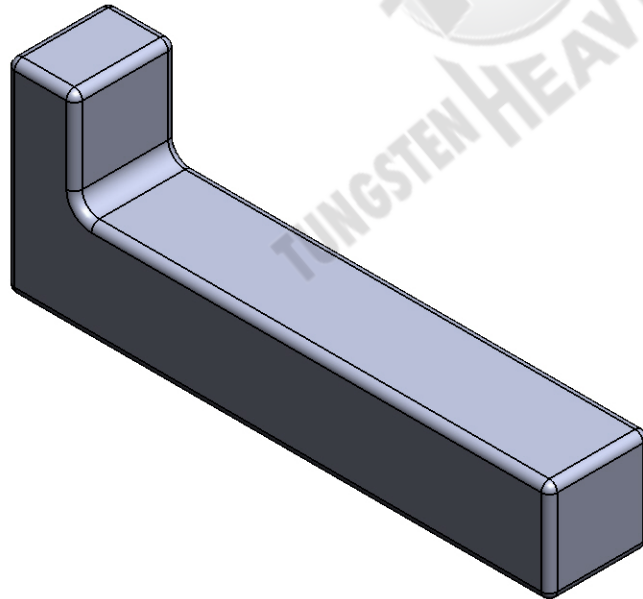

NOTES:

1. DIMENSIONS ARE IN mm.
2. DIMENSIONS IN PARENTHESIS ARE IN INCHES.

Tungsten Heavy Powder
SAN DIEGO, CA (858) 693-6100

DWG. NAME

SIZE **A**

ETBB29