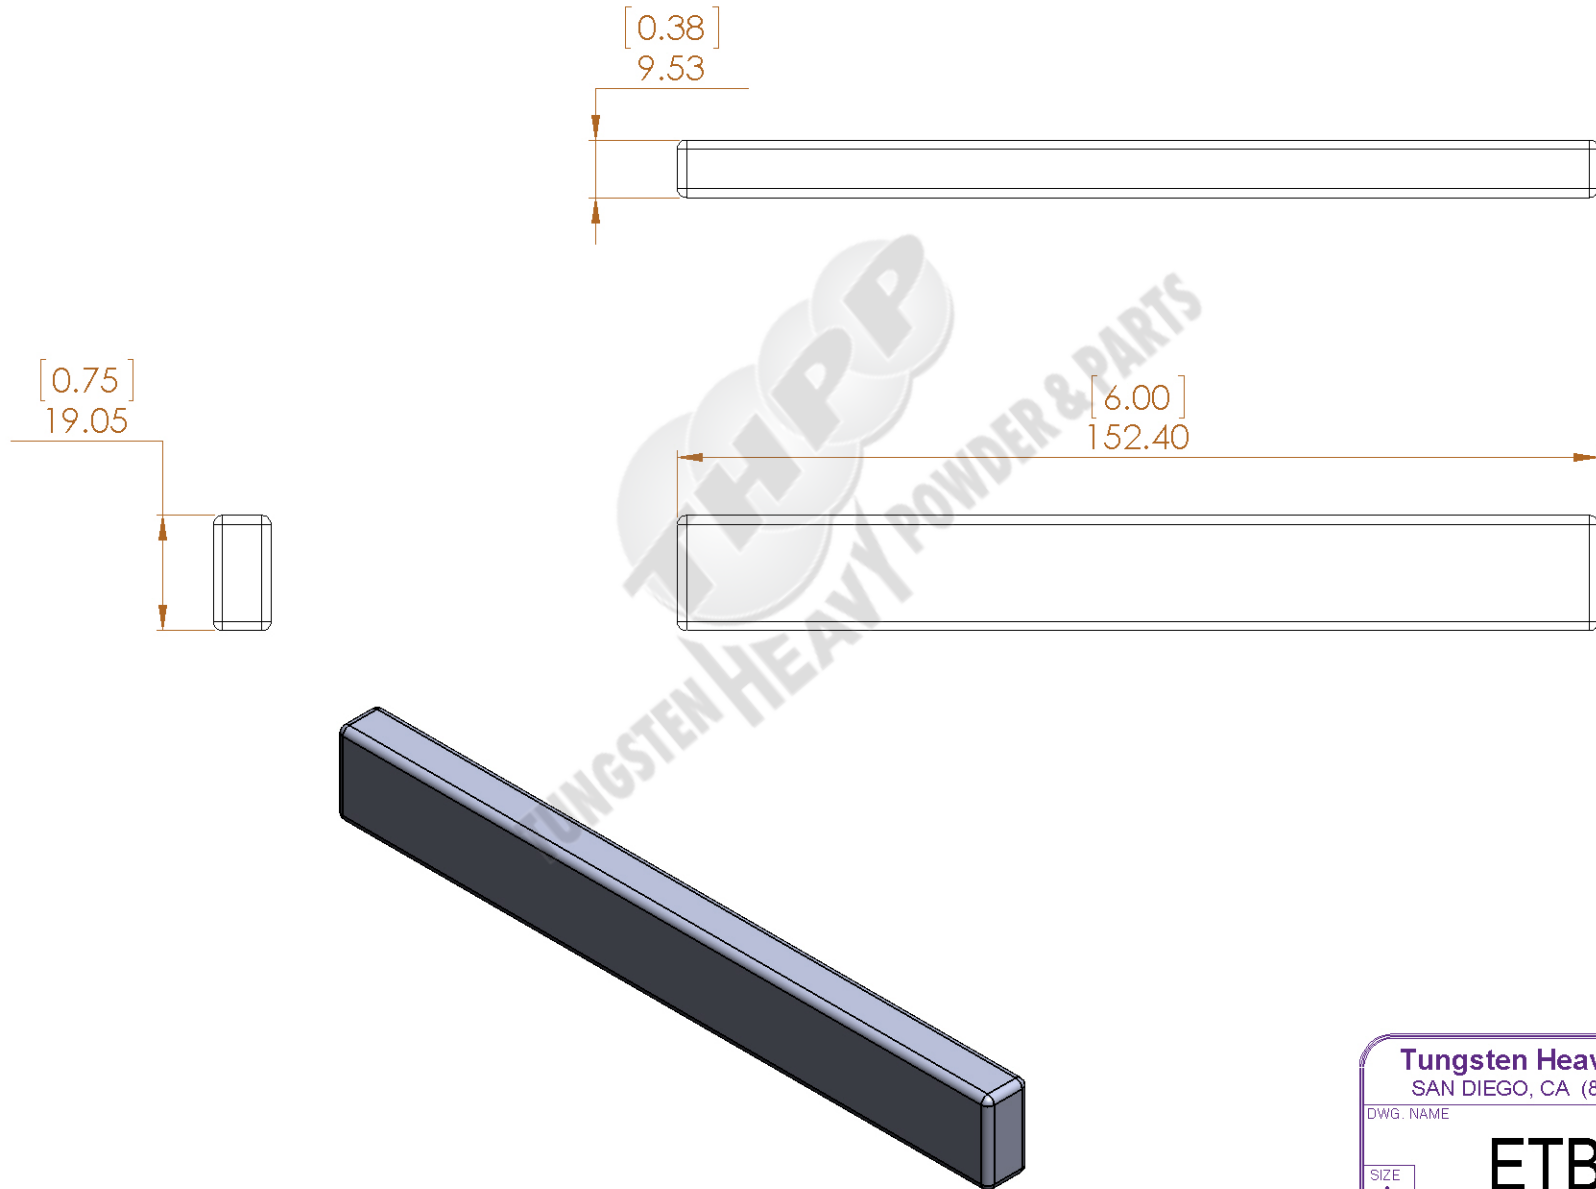

NOTES:

1. DIMENSIONS ARE IN mm.
2. DIMENSIONS IN PARENTHESIS ARE IN INCHES.

**Tungsten Heavy Powder**  
SAN DIEGO, CA (858) 693-6100

DWG. NAME

SIZE **A**

**ETBB38**