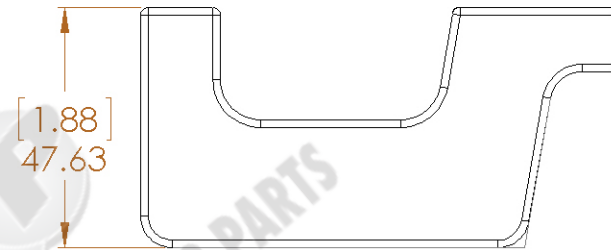

NOTES:

1. DIMENSIONS ARE IN mm.
2. DIMENSIONS IN PARENTHESIS ARE IN INCHES.

THPI
TUNGSTEN HEAVY POWDER & PARTS

Tungsten Heavy Powder
SAN DIEGO, CA (858) 693-6100
DWG. NAME
ETBB40
SIZE
A