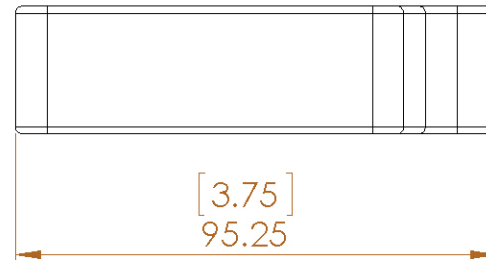

NOTES:

1. DIMENSIONS ARE IN mm.
2. DIMENSIONS IN PARENTHESIS ARE IN INCHES.

THPI
TUNGSTEN HEAVY POWDER & PARTS

Tungsten Heavy Powder
SAN DIEGO, CA (858) 693-6100
DWG. NAME
ETBB40
SIZE
A