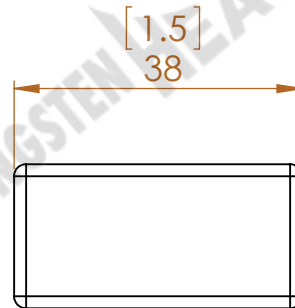

NOTES:

1. DIMENSIONS ARE IN mm.
2. DIMENSIONS IN PARENTHESES ARE IN INCHES

Tungsten Heavy Powder  
SAN DIEGO, CA (858) 693-6100

DWG. NAME

SIZE  
A

ETBB43