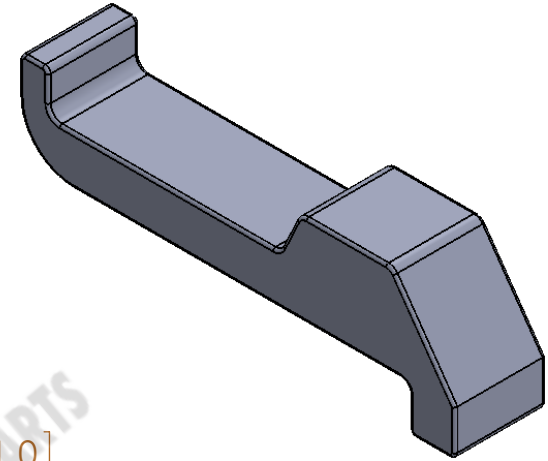

NOTES:

1. DIMENSIONS ARE IN mm.
2. DIMENSIONS IN PARENTHESES ARE IN INCHES

Tungsten Heavy Powder
SAN DIEGO, CA (858) 693-6100

DWG. NAME

SIZE
A

ETBB45