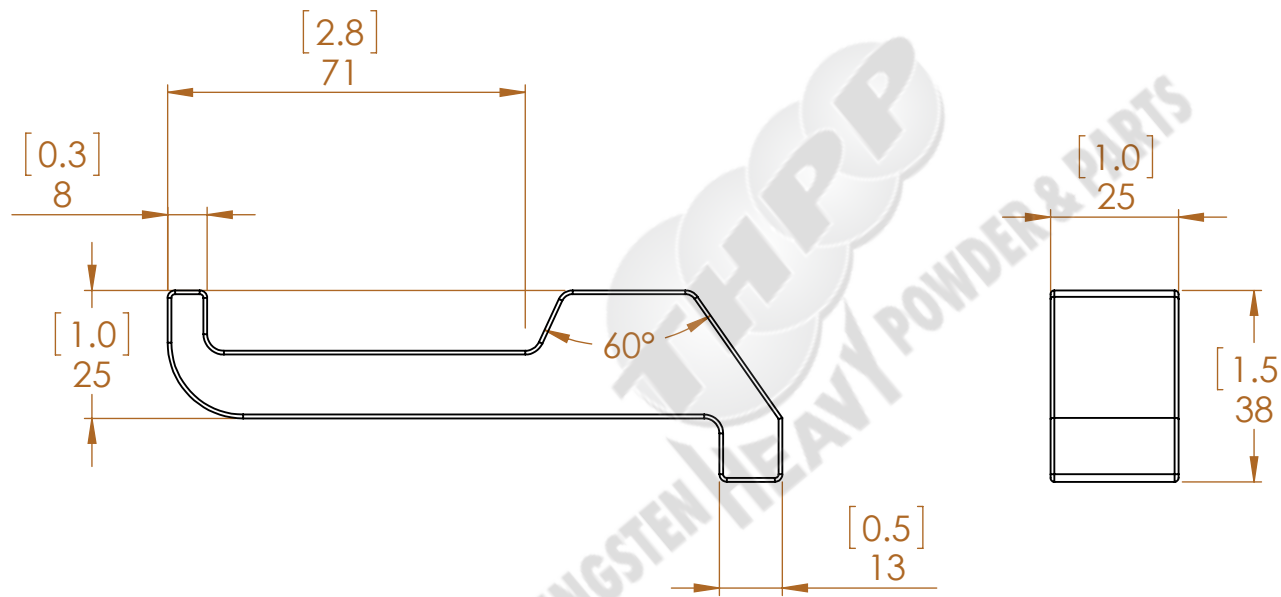

NOTES:

1. DIMENSIONS ARE IN mm.
2. DIMENSIONS IN PARENTHESES ARE IN INCHES

Tungsten Heavy Powder
SAN DIEGO, CA (858) 693-6100

DWG. NAME

SIZE
A

ETBB45