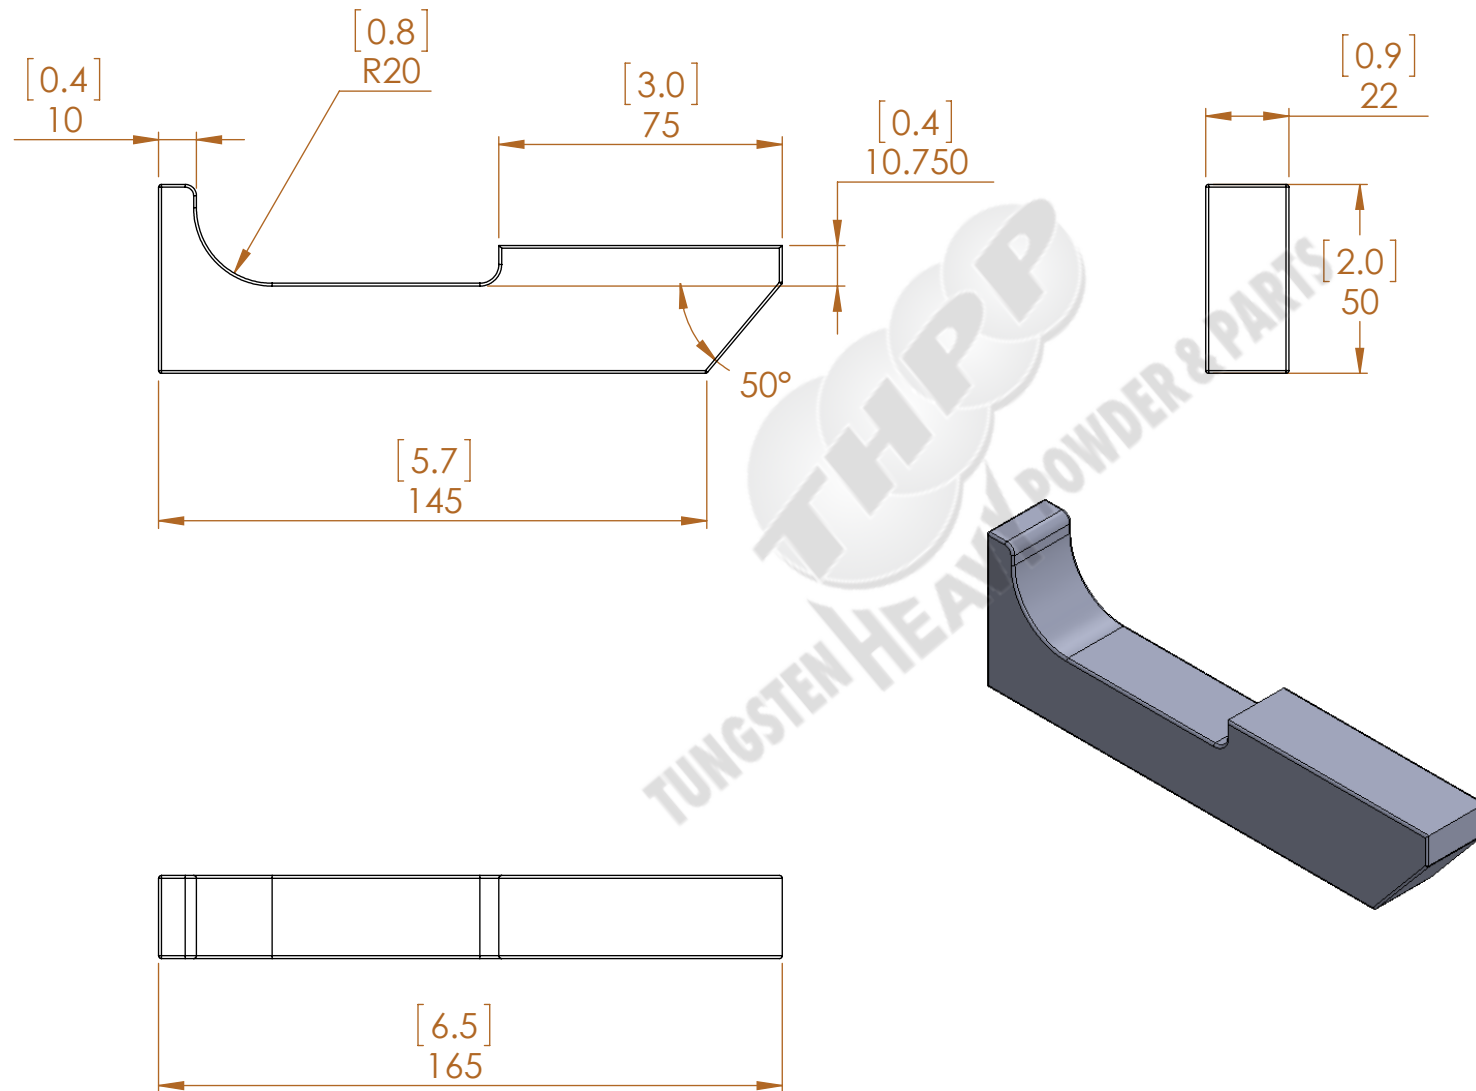

NOTES:

1. DIMENSIONS ARE IN mm.
2. DIMENSIONS IN PARENTHESES ARE IN INCHES

Tungsten Heavy Powder
SAN DIEGO, CA (858) 693-6100
DWG. NAME
ETBB49
SIZE
A